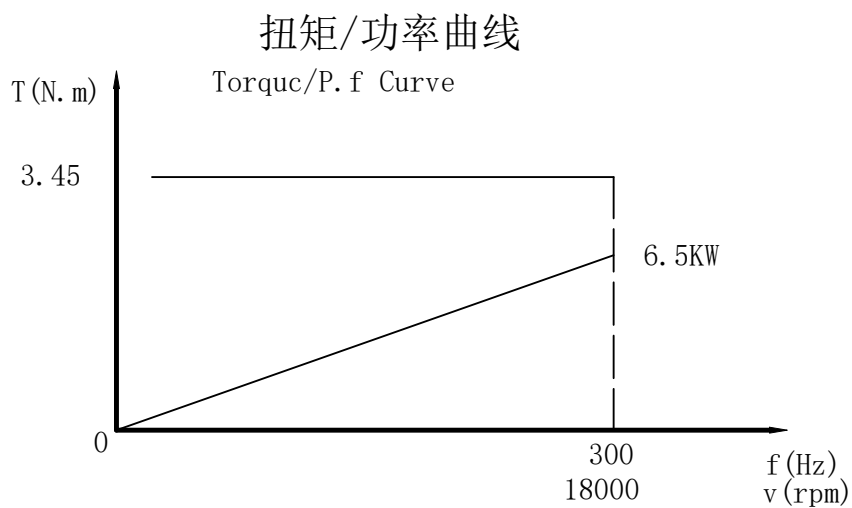

GDK125-18Z/6.5
6.5KW 380V 13A
300Hz 18000rpm

注: TA:20°C Serv:S1 Water cooling