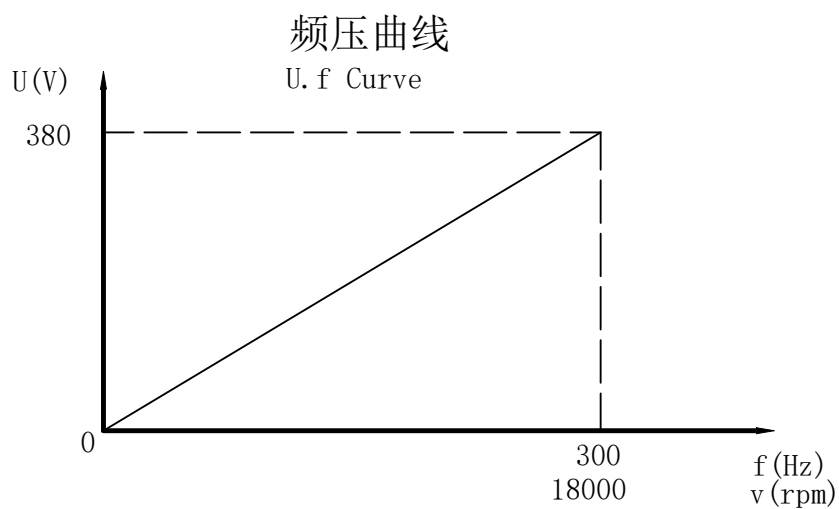

GDK125-18Z/6.5
6.5KW 380V 13A
300Hz 18000rpm

注: TA:20°C Serv:S1 Water cooling